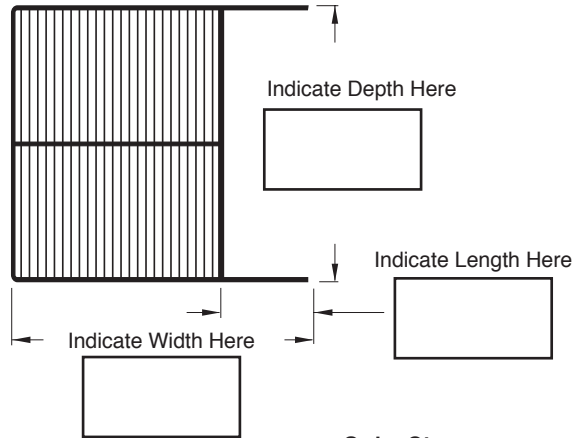

CUSTOM WIRE SHELF FORM

Standard Wire Shelves

Order Qty: _____

Outer Frame Diameter:

- 5/16 in.
- 3/8 in.
- HD – Heavy-Duty Construction (3/8" frame with 5/32" mesh wire)
- (1/8" mesh wire)
- (1/8" mesh wire)

Finish:

- Chrome
- Epoxy
- Zinc
- Stainless steel

Wire Shelves with Extensions

Order Qty: _____

Outer Frame Diameter:

- 5/16 in.
- 3/8 in.
- HD – Heavy-Duty Construction (3/8" frame with 5/32" mesh wire)
- (1/8" mesh wire)
- (1/8" mesh wire)

Finish:

- Chrome
- Epoxy
- Zinc
- Stainless steel

Wire Shelves with Cut-Outs

R.H. Front, L.H. Rear
Cut-out shown

Order Qty: _____

Outer Frame Diameter:

- 5/16 in.
- 3/8 in.
- HD – Heavy-Duty Construction (3/8" frame with 5/32" mesh wire)
- (1/8" mesh wire)
- (1/8" mesh wire)