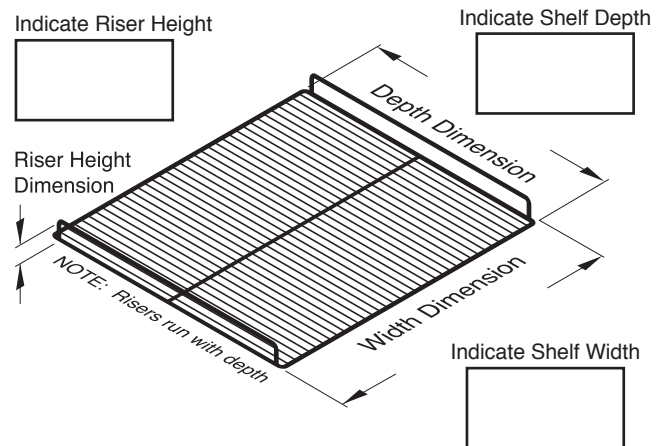

Standard Wire Shelves with Left or Right-Mounted Legs (Specify 1 or 2)

Order Qty: _____

Outer Frame Diameter:

- $\frac{5}{16}$ in. $\frac{3}{8}$ in. HD – Heavy-Duty Construction
(1/8" mesh wire) (1/8" mesh wire) (3/8" frame with 5/32" mesh wire)

Finish:

- Chrome Epoxy Zinc Stainless steel

Standard Wire Shelves with Front or Rear-Mounted Risers (Specify 1 or 2)

Order Qty: _____

Outer Frame Diameter:

- $\frac{5}{16}$ in. $\frac{3}{8}$ in. HD – Heavy-Duty Construction
(1/8" mesh wire) (1/8" mesh wire) (3/8" frame with 5/32" mesh wire)

Finish:

- Chrome Epoxy Zinc Stainless steel

Standard Wire Shelves with Left or Right-Mounted Risers (Specify 1 or 2)

Order Qty: _____

Outer Frame Diameter:

- $\frac{5}{16}$ in. $\frac{3}{8}$ in. HD – Heavy-Duty Construction
(1/8" mesh wire) (1/8" mesh wire) (3/8" frame with 5/32" mesh wire)