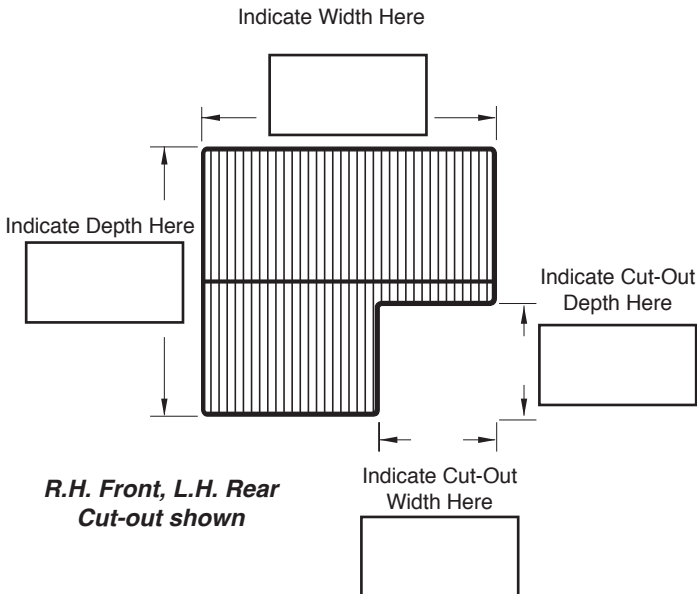

CUSTOM WIRE SHELF FORM

Standard Wire Shelves

Order Qty: _____

Outer Frame Diameter:

- 5/16 in.
- 3/8 in.
- HD – Heavy-Duty Construction (3/8" frame with 5/32" mesh wire)
- (1/8" mesh wire)
- (1/8" mesh wire)

Finish:

- Chrome
- Epoxy
- Zinc
- Stainless steel

Wire Shelves with Extensions

Order Qty: _____

Outer Frame Diameter:

- 5/16 in.
- 3/8 in.
- HD – Heavy-Duty Construction (3/8" frame with 5/32" mesh wire)
- (1/8" mesh wire)
- (1/8" mesh wire)

Finish:

- Chrome
- Epoxy
- Zinc
- Stainless steel

Wire Shelves with Cut-Outs

R.H. Front, L.H. Rear
Cut-out shown

Order Qty: _____

Outer Frame Diameter:

- 5/16 in.
- 3/8 in.
- HD – Heavy-Duty Construction (3/8" frame with 5/32" mesh wire)
- (1/8" mesh wire)
- (1/8" mesh wire)

Finish:

- Chrome
- Epoxy
- Zinc
- Stainless steel

Wire Shelves with Bent Extensions

Order Qty: _____

Outer Frame Diameter:

- 5/16 in.
- 3/8 in.
- HD – Heavy-Duty Construction (3/8" frame with 5/32" mesh wire)
- (1/8" mesh wire)
- (1/8" mesh wire)