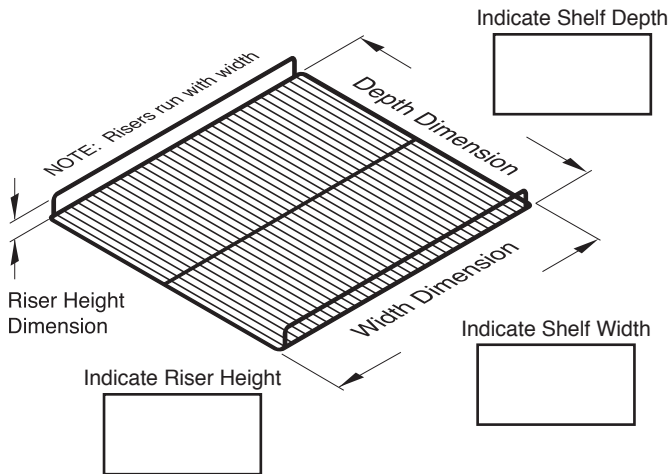

Standard Wire Shelves with Front or Rear-Mounted Risers (Specify 1 or 2)

Order Qty: _____

Outer Frame Diameter:

1. ☐ $\frac{5}{16}$ in.   ☐ $\frac{3}{8}$ in.   ☐ HD – Heavy-Duty Construction
   (1/8" mesh wire)   (1/8" mesh wire)   (3/8" frame with 5/32" mesh wire)

Finish:

1. ☐ Chrome   ☐ Epoxy   ☐ Zinc   ☐ Stainless steel