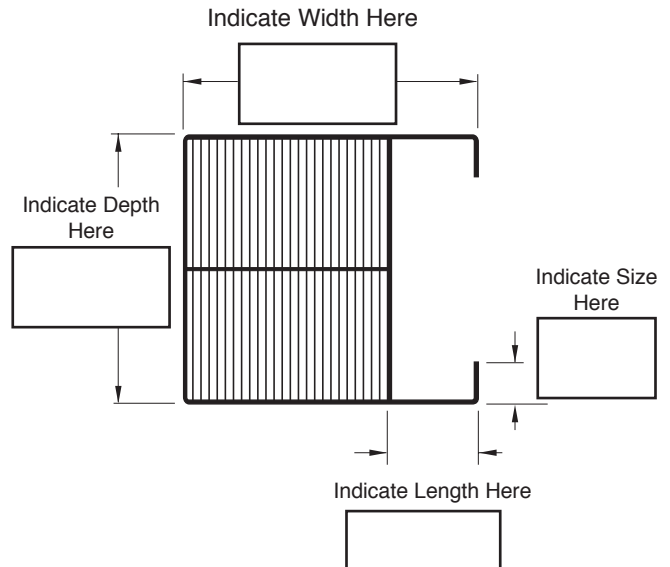

CUSTOM WIRE SHELF FORM

Standard Wire Shelves

Order Qty: _____

Outer Frame Diameter:

- 5/16 in.
- 3/8 in.
- HD – Heavy-Duty Construction (3/8" frame with 5/32" mesh wire)
- (1/8" mesh wire)
- (1/8" mesh wire)

Finish:

- Chrome
- Epoxy
- Zinc
- Stainless steel

Wire Shelves with Extensions

Order Qty: _____

Outer Frame Diameter:

- 5/16 in.
- 3/8 in.
- HD – Heavy-Duty Construction (3/8" frame with 5/32" mesh wire)
- (1/8" mesh wire)
- (1/8" mesh wire)

Finish:

- Chrome
- Epoxy
- Zinc
- Stainless steel

Wire Shelves with Cut-Outs

R.H. Front, L.H. Rear
Cut-out shown

Order Qty: _____

Outer Frame Diameter:

- 5/16 in.
- 3/8 in.
- HD – Heavy-Duty Construction (3/8" frame with 5/32" mesh wire)
- (1/8" mesh wire)
- (1/8" mesh wire)

Finish:

- Chrome
- Epoxy
- Zinc
- Stainless steel

Wire Shelves with Bent Extensions

Order Qty: _____

Outer Frame Diameter:

- 5/16 in.
- 3/8 in.
- HD – Heavy-Duty Construction (3/8" frame with 5/32" mesh wire)
- (1/8" mesh wire)
- (1/8" mesh wire)