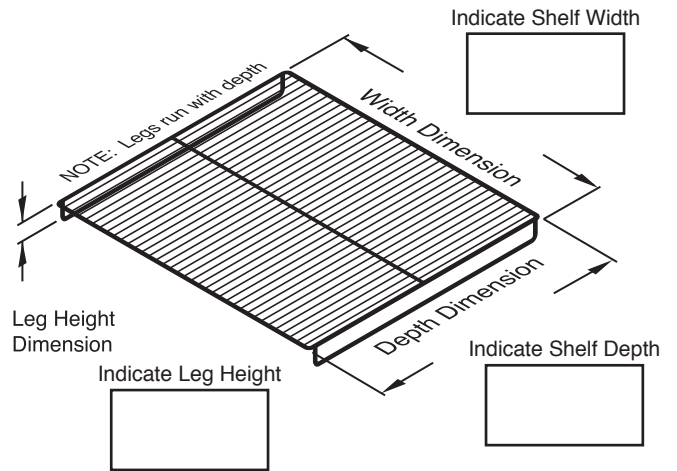

Order Qty: _____

Outer Frame Diameter:

- $\frac{5}{16}$ in. $\frac{3}{8}$ in. HD – Heavy-Duty Construction
(1/8" mesh wire) (1/8" mesh wire) (3/8" frame with 5/32" mesh wire)

Finish:

- Chrome Epoxy Zinc Stainless steel

Standard Wire Shelves with Left or Right-Mounted Legs (Specify 1 or 2)

Order Qty: _____

Outer Frame Diameter:

- $\frac{5}{16}$ in. $\frac{3}{8}$ in. HD – Heavy-Duty Construction
(1/8" mesh wire) (1/8" mesh wire) (3/8" frame with 5/32" mesh wire)