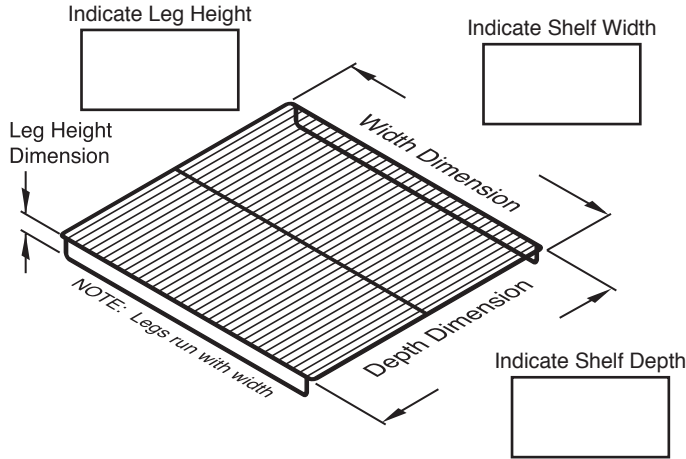

REFRIGERATION HARDWARE SUPPLY CORPORATION

632 Foresight Circle, Grand Junction, CO 81505
Phone: (800) 716-7788 • FAX: (800) 835-6655
Email: colorado@rhsparts.com

9021 Norris Ave., Sun Valley, CA 91352
Phone: (800) 537-8300 • FAX: (800) 833-3515
Email: california@rhsparts.com

CUSTOM WIRE SHELF FORM

Standard Wire Shelves with Front or Rear-Mounted Legs (Specify 1 or 2)

Order Qty: _____

Outer Frame Diameter:

1. ☐ $\frac{5}{16}$ in.   ☐ $\frac{3}{8}$ in.   ☐ HD – Heavy-Duty Construction
   (1/8" mesh wire)   (1/8" mesh wire)   (3/8" frame with 5/32" mesh wire)

Finish:

1. ☐ Chrome   ☐ Epoxy   ☐ Zinc   ☐ Stainless steel