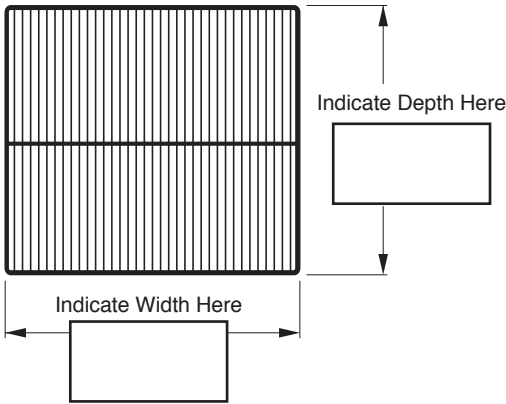

CUSTOM WIRE SHELF FORM

Standard Wire Shelves

Order Qty: _____

Outer Frame Diameter:

- 5/16 in.
- 3/8 in.
- HD – Heavy-Duty Construction (3/8" frame with 5/32" mesh wire)
- (1/8" mesh wire)
- (1/8" mesh wire)

Finish:

- Chrome
- Epoxy
- Zinc
- Stainless steel

Wire Shelves with Extensions

Order Qty: _____

Outer Frame Diameter:

- 5/16 in.
- 3/8 in.
- HD – Heavy-Duty Construction (3/8" frame with 5/32" mesh wire)
- (1/8" mesh wire)
- (1/8" mesh wire)

Finish:

- Chrome
- Epoxy
- Zinc
- Stainless steel

Wire Shelves with Cut-Outs

R.H. Front, L.H. Rear
Cut-out shown

Order Qty: _____

Outer Frame Diameter:

- 5/16 in.
- 3/8 in.
- HD – Heavy-Duty Construction (3/8" frame with 5/32" mesh wire)
- (1/8" mesh wire)
- (1/8" mesh wire)